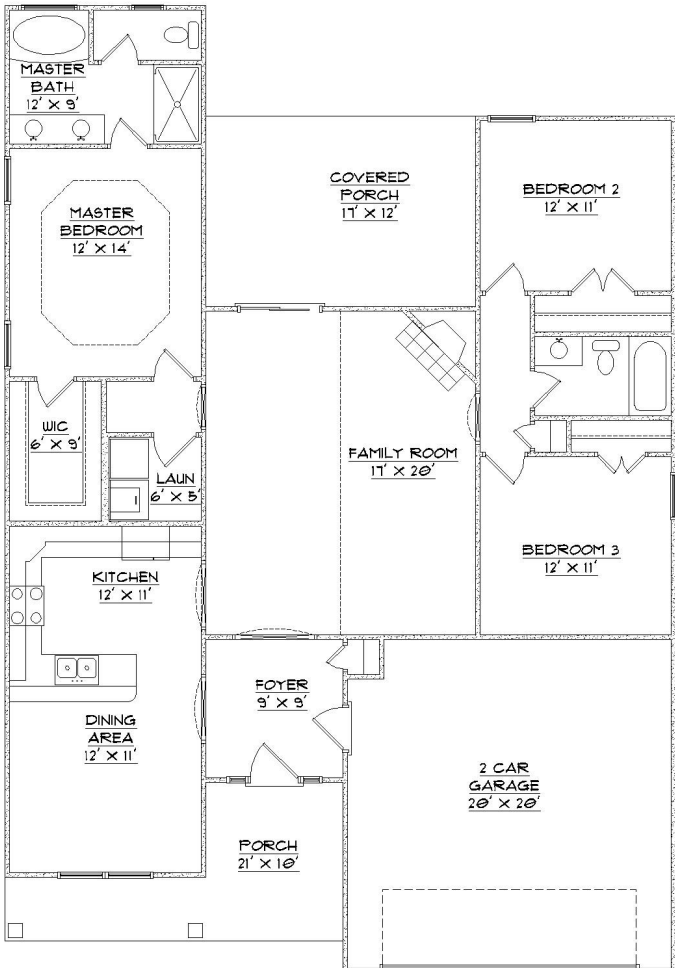

A.SYDES
CONSTRUCTION, INC.

CORONET

APPROXIMATE
HEATED SQ. FT.:

1558

BEDROOMS:

3

BATHROOMS:

2

Exterior detail and floor coverings may vary. We reserve the right to make changes in plans and specifications. Dimensions may not be exact. Features may vary according to different elevations and specifications.