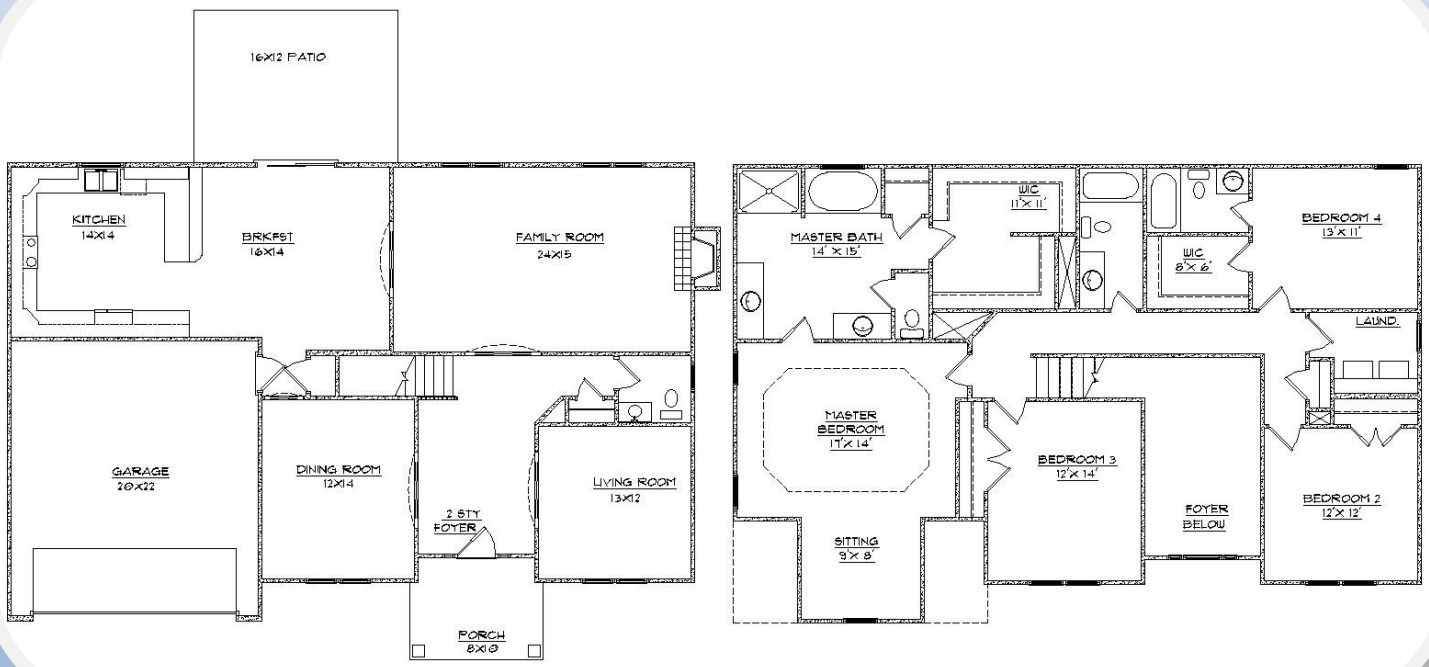

**HERNDON B**  
**APPROXIMATE**  
**HEATED SQ.**  
**FT.:**  
**2975**  
**BEDROOMS:**  
**4**  
**BATHROOMS:**  
**3.5**

\* Optional rear porch available upon request.

Exterior detail and floor coverings may vary. We reserve the right to make changes in plans and specifications. Dimensions may not be exact. Features may vary according to different elevations and specifications.