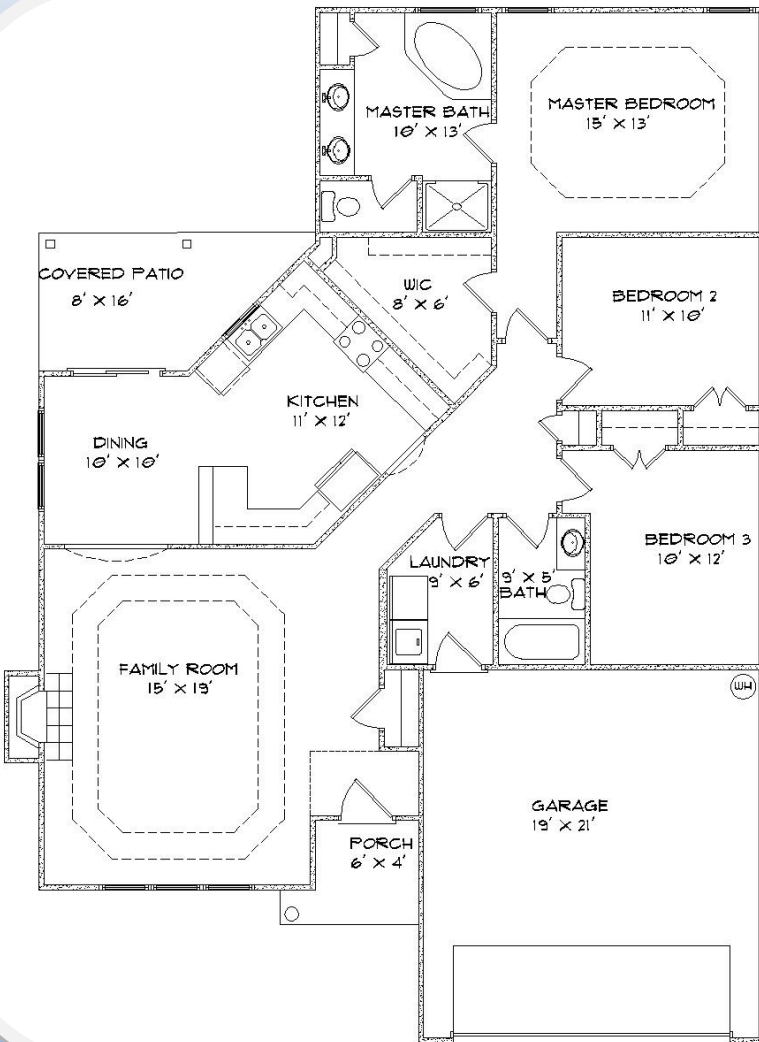

## HENLEY

APPROXIMATE HEAT-  
ED SQ. FT.:

1569

BEDROOMS:

3

BATHROOMS:

2

Exterior detail and floor coverings may vary. We reserve the right to make changes in plans and specifications. Dimensions may not be exact. Features may vary according to different elevations and specifications.