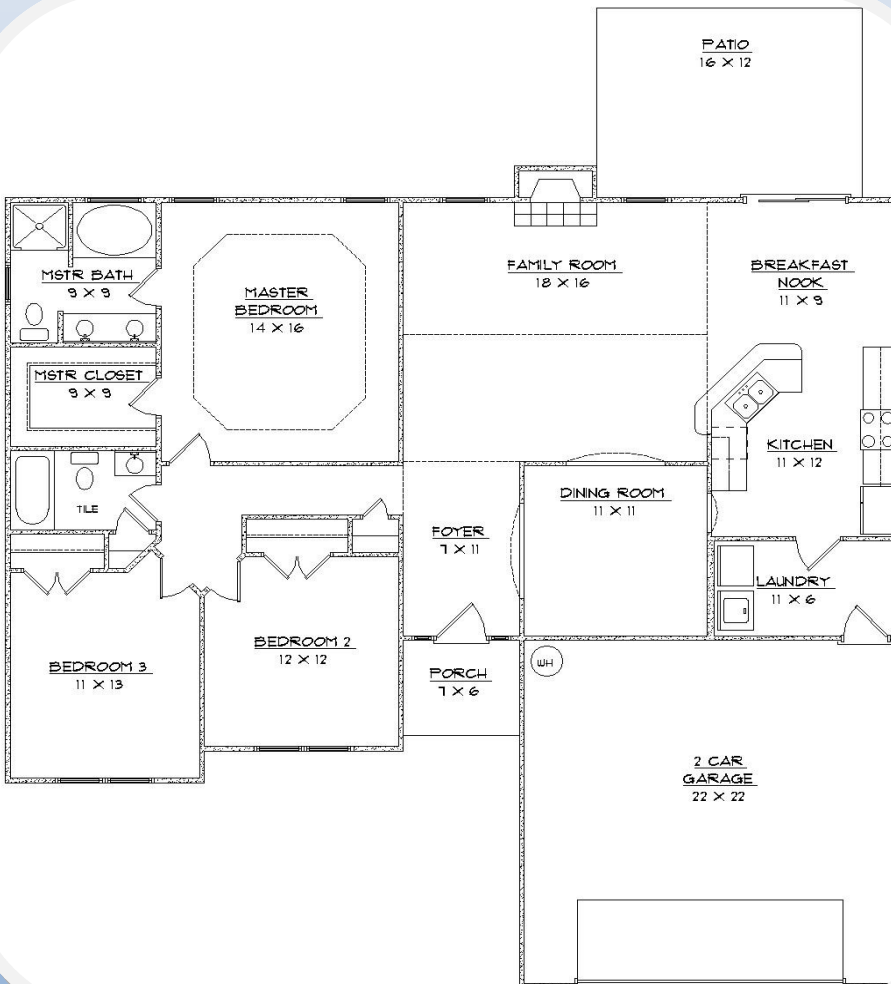

A.SYDES
CONSTRUCTION, INC.

IVY

APPROXIMATE
HEATED SQ. FT.:

1714

BEDROOMS:

3

BATHROOMS:

2

Exterior detail and floor coverings may vary. We reserve the right to make changes in plans and specifications. Dimensions may not be exact. Features may vary according to different elevations and specifications.