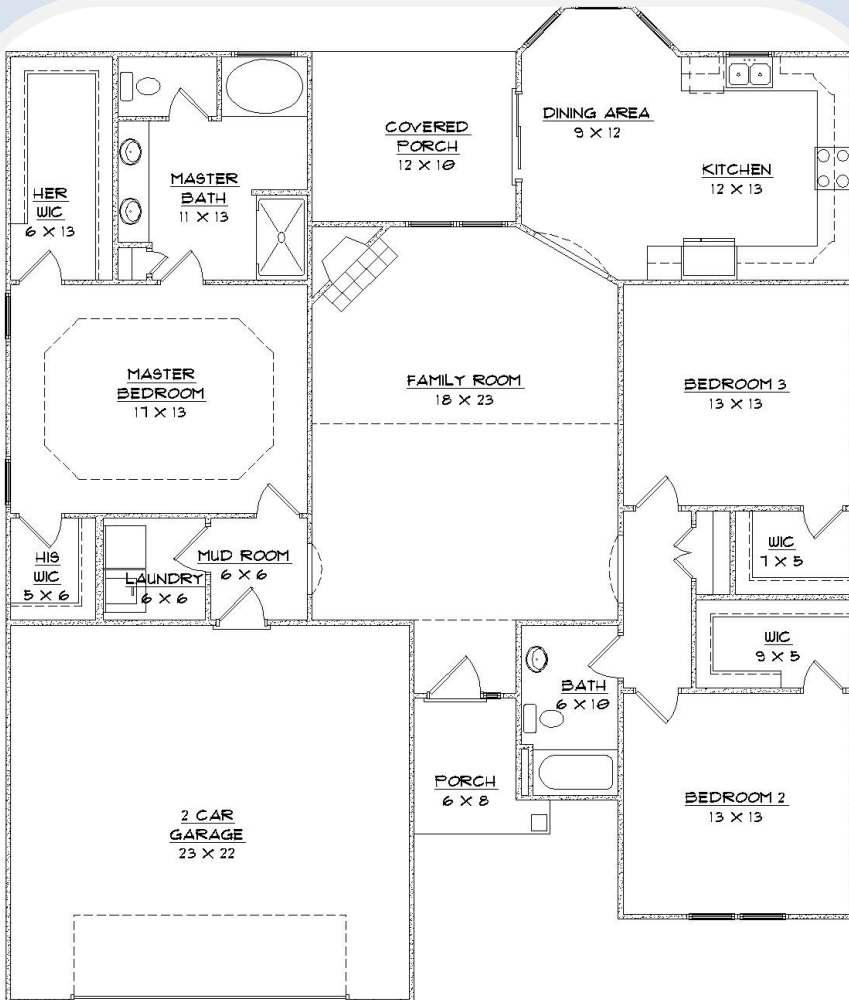

## RAEGAN

APPROXIMATE  
HEATED SQ. FT.:

1916

**BEDROOMS:**

3

**BATHROOMS:**

2

Exterior detail and floor coverings may vary. We reserve the right to make changes in plans and specifications. Dimensions may not be exact. Features may vary according to different elevations and specifications.