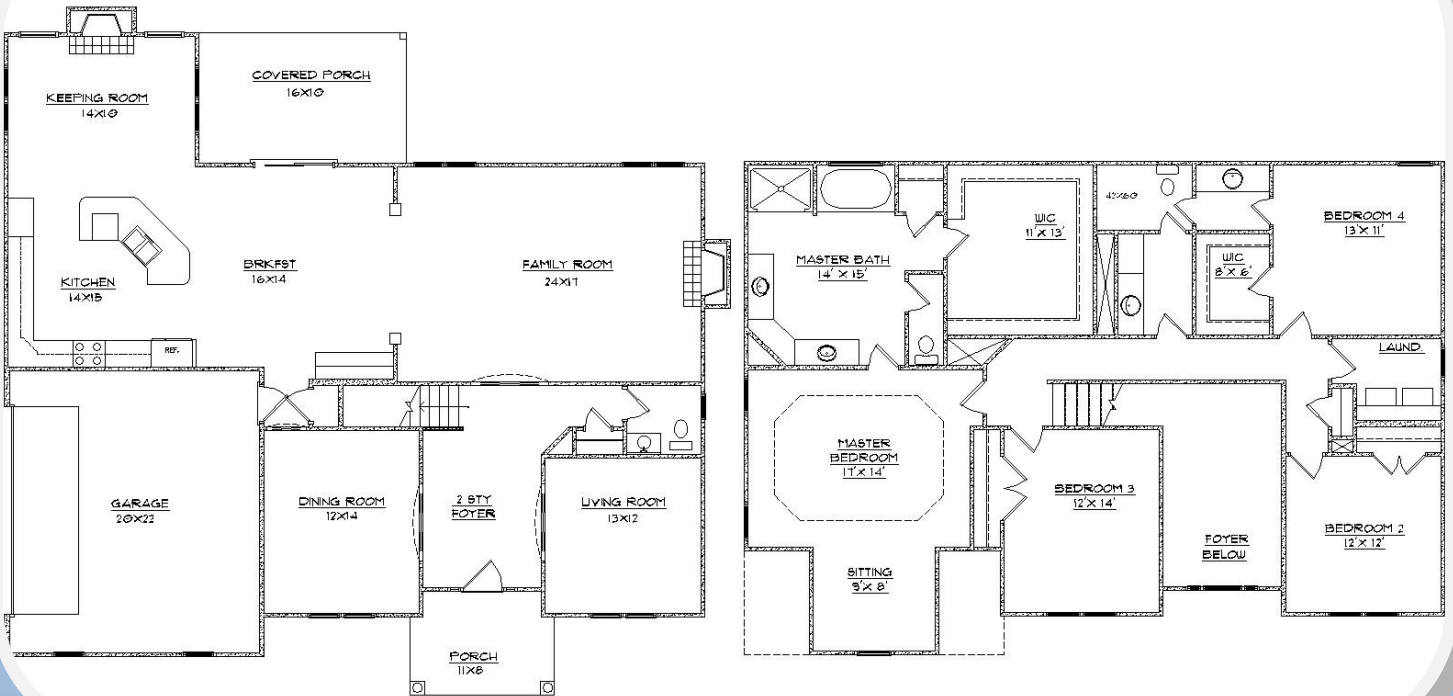

A.SYDES
CONSTRUCTION, INC.

HALEY
APPROXIMATE
HEATED SQ.
FT.:
3350
BEDROOMS:
4
BATHROOMS:
2.5

Exterior detail and floor coverings may vary. We reserve the right to make changes in plans and specifications. Dimensions may not be exact. Features may vary according to different elevations and specifications.