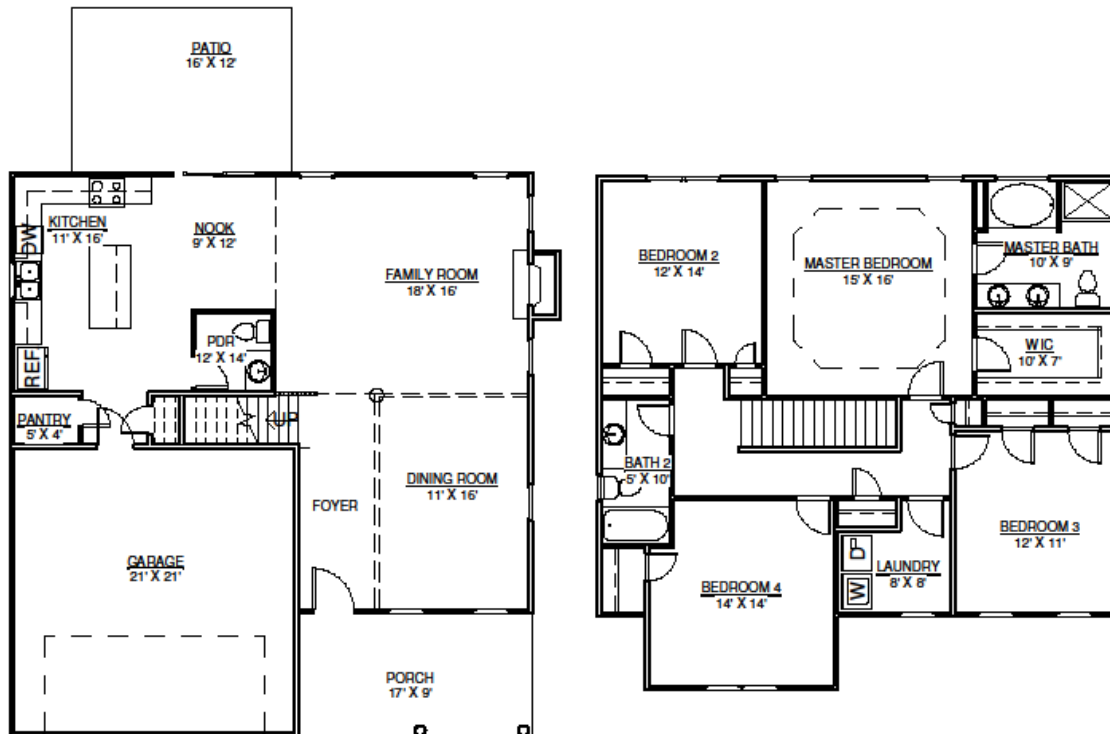

A.SYDES
CONSTRUCTION, INC.

MARVIN

APPROXIMATE
HEATED SQ.

FT.:

2229

BEDROOMS:

4

BATHROOMS:

2.5

Exterior detail and floor coverings may vary. We reserve the right to make changes in plans and specifications. Dimensions may not be exact. Features may vary according to different elevations and specifications.