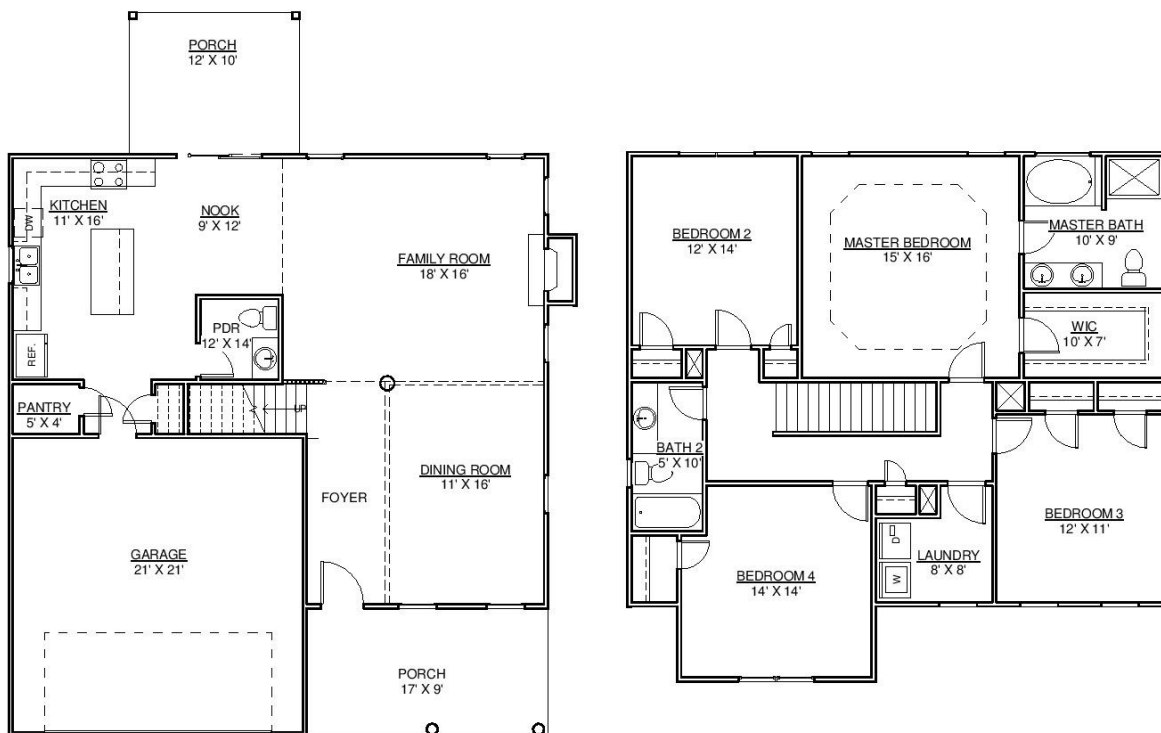

## MARVIN

APPROXIMATE  
HEATED SQ.

FT.:

2229

BEDROOMS:

4

BATHROOMS:

2.5

Exterior detail and floor coverings may vary. We reserve the right to make changes in plans and specifications. Dimensions may not be exact. Features may vary according to different elevations and specifications.