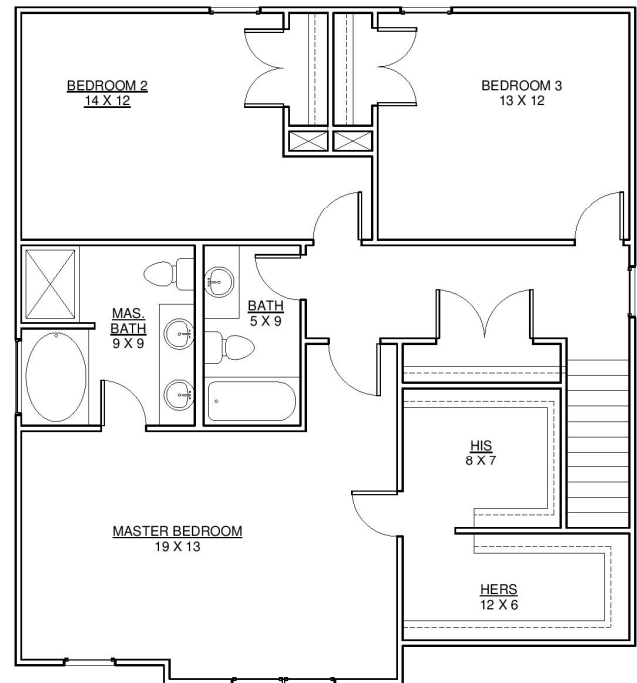

## SUSIE

APPROXIMATE  
HEATED SQ.

FT.:

1763

BEDROOMS:

3

BATHROOMS:

2.5