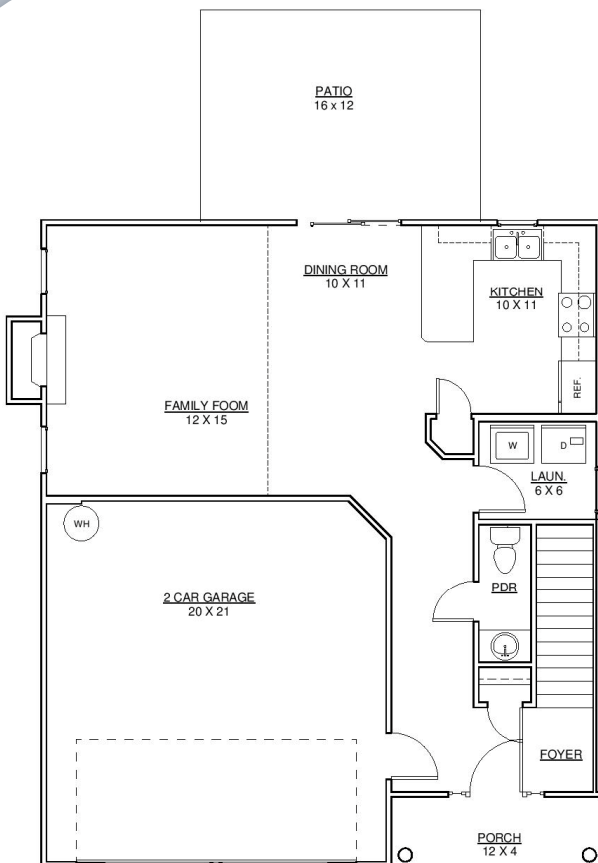

## SUSIE

APPROXIMATE  
HEATED SQ.

FT.:

1763

BEDROOMS:

3

BATHROOMS:

2.5

Exterior detail and floor coverings may vary. We reserve the right to make changes in plans and specifications. Dimensions may not be exact. Features may vary according to different elevations and specifications.