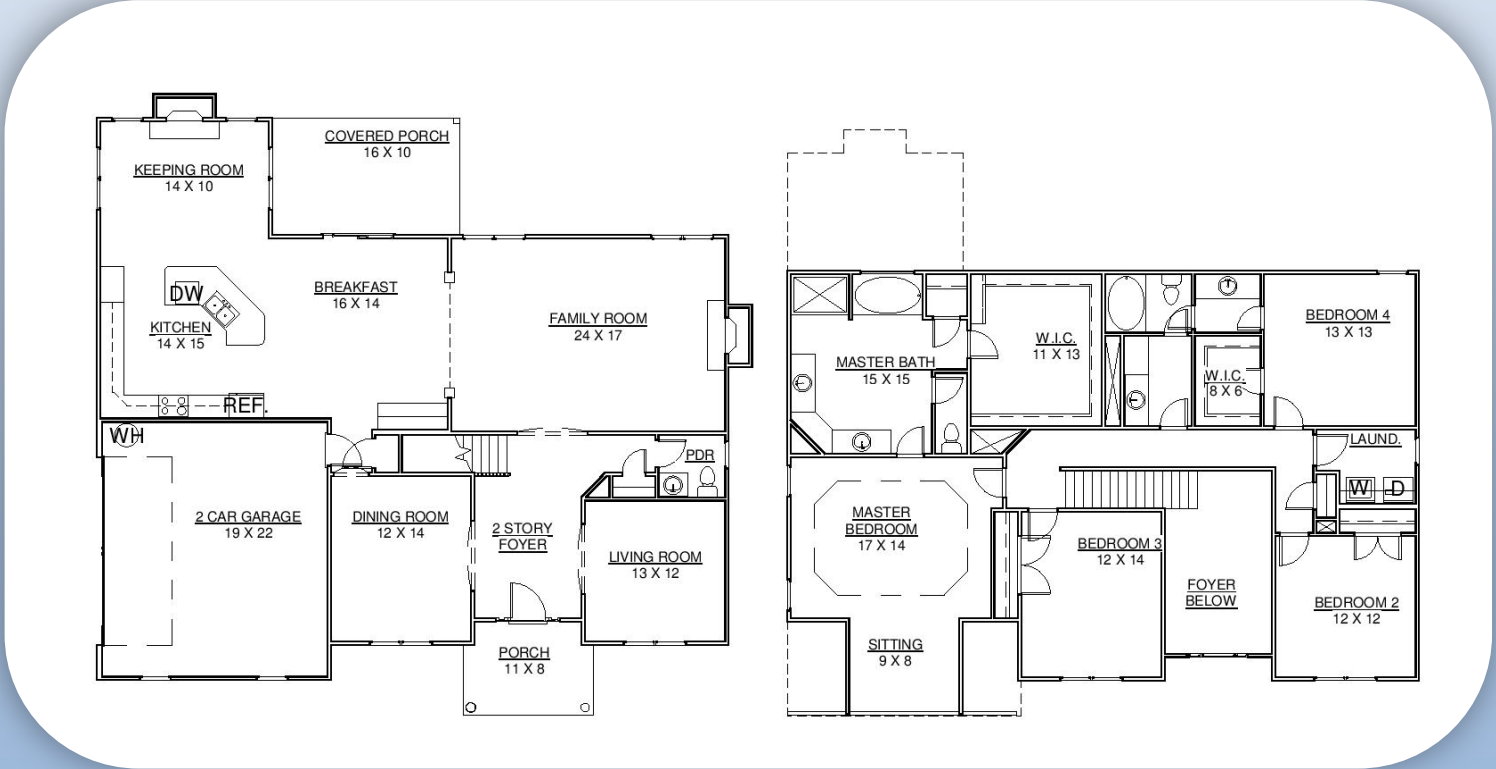

HALEY
APPROXIMATE
HEATED SQ.
FT.:
3350
BEDROOMS:
4
BATHROOMS:
2.5

Exterior detail and floor coverings may vary. We reserve the right to make changes in plans and specifications. Dimensions may not be exact. Features may vary according to different elevations and specifications.