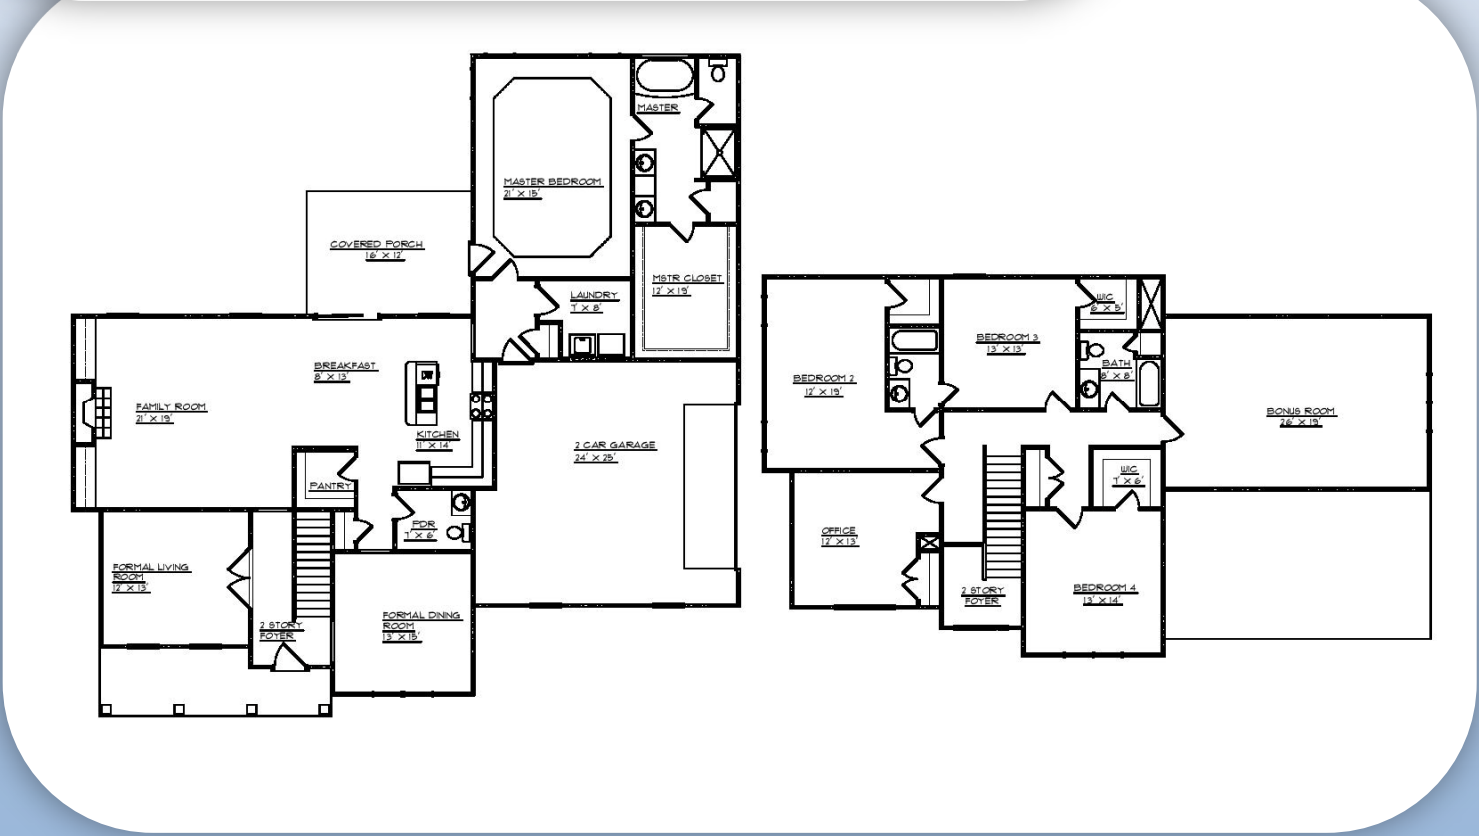

**SUMMERLYN**  
**APPROXIMATE HEATED SQ. FT.:**  
3878  
**BEDROOMS:**  
4  
**BATHROOMS:**  
3.5

Exterior detail and floor coverings may vary. We reserve the right to make changes in plans and specifications. Dimensions may not be exact. Features may vary according to different elevations and specifications.