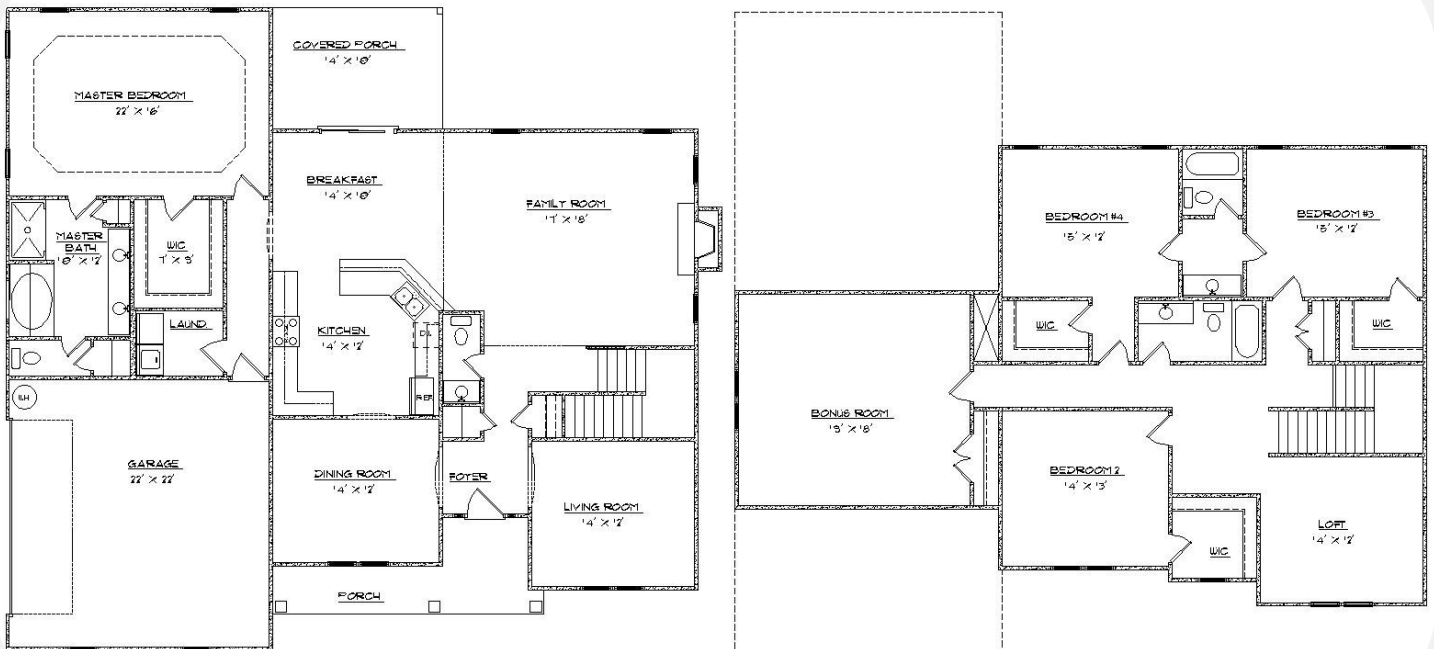

## BAILEY

APPROX. HEAT-  
ED SQ. FT.:

3547

BEDROOMS:

4

BATHROOMS:

3.5

Exterior detail and floor coverings may vary. We reserve the right to make changes in plans and specifications. Dimensions may not be exact. Features may vary according to different elevations and specifications.